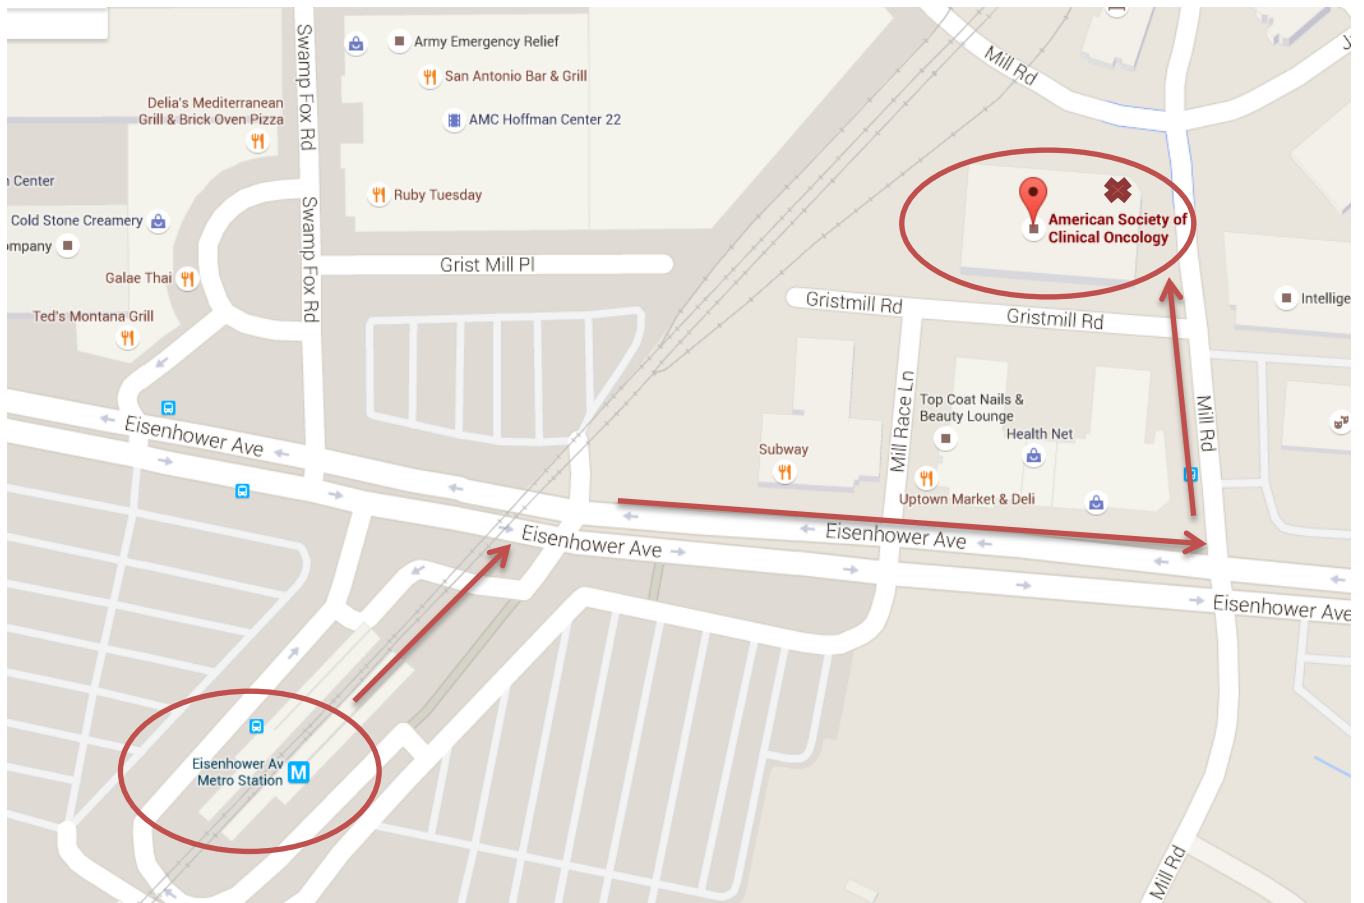

Walking Directions from Eisenhower Ave Metro to ASCO

(Approx. 5 minutes)

- Upon exiting the Eisenhower Avenue Metro Station, turn right onto Eisenhower Avenue.
- Turn left onto Mill Road, walk 2 blocks
- ASCO front door is located at 2318 Mill Road, at the corner of Mill Rd/Jamieson

Walking Directions from King Street Metro or Alexandria Amtrak to ASCO

(Approx. 10 - 15 minutes)

From King Street Metro:

- Take Diagonal Road towards Duke Street
- Cross over or under Duke Street (underground tunnel available), and continue onto Dulany Street
- Take a right at Jamieson Ave
- Walk down Jamieson Ave to Mill Road
- ASCO front door is located at 2318 Mill Road, at the corner of Mill Rd/Jamieson Ave

From Alexandria Amtrak:

- Take a Callahan Dr towards Duke Street. Take a left onto Duke Street.
- Cross over or under Duke Street (underground tunnel available), and continue onto Dulany Street
- Take a right at Jamieson Ave
- Walk down Jamieson Ave to Mill Road
- ASCO front door is located at 2318 Mill Road, at the corner of Mill Rd/Jamieson Ave