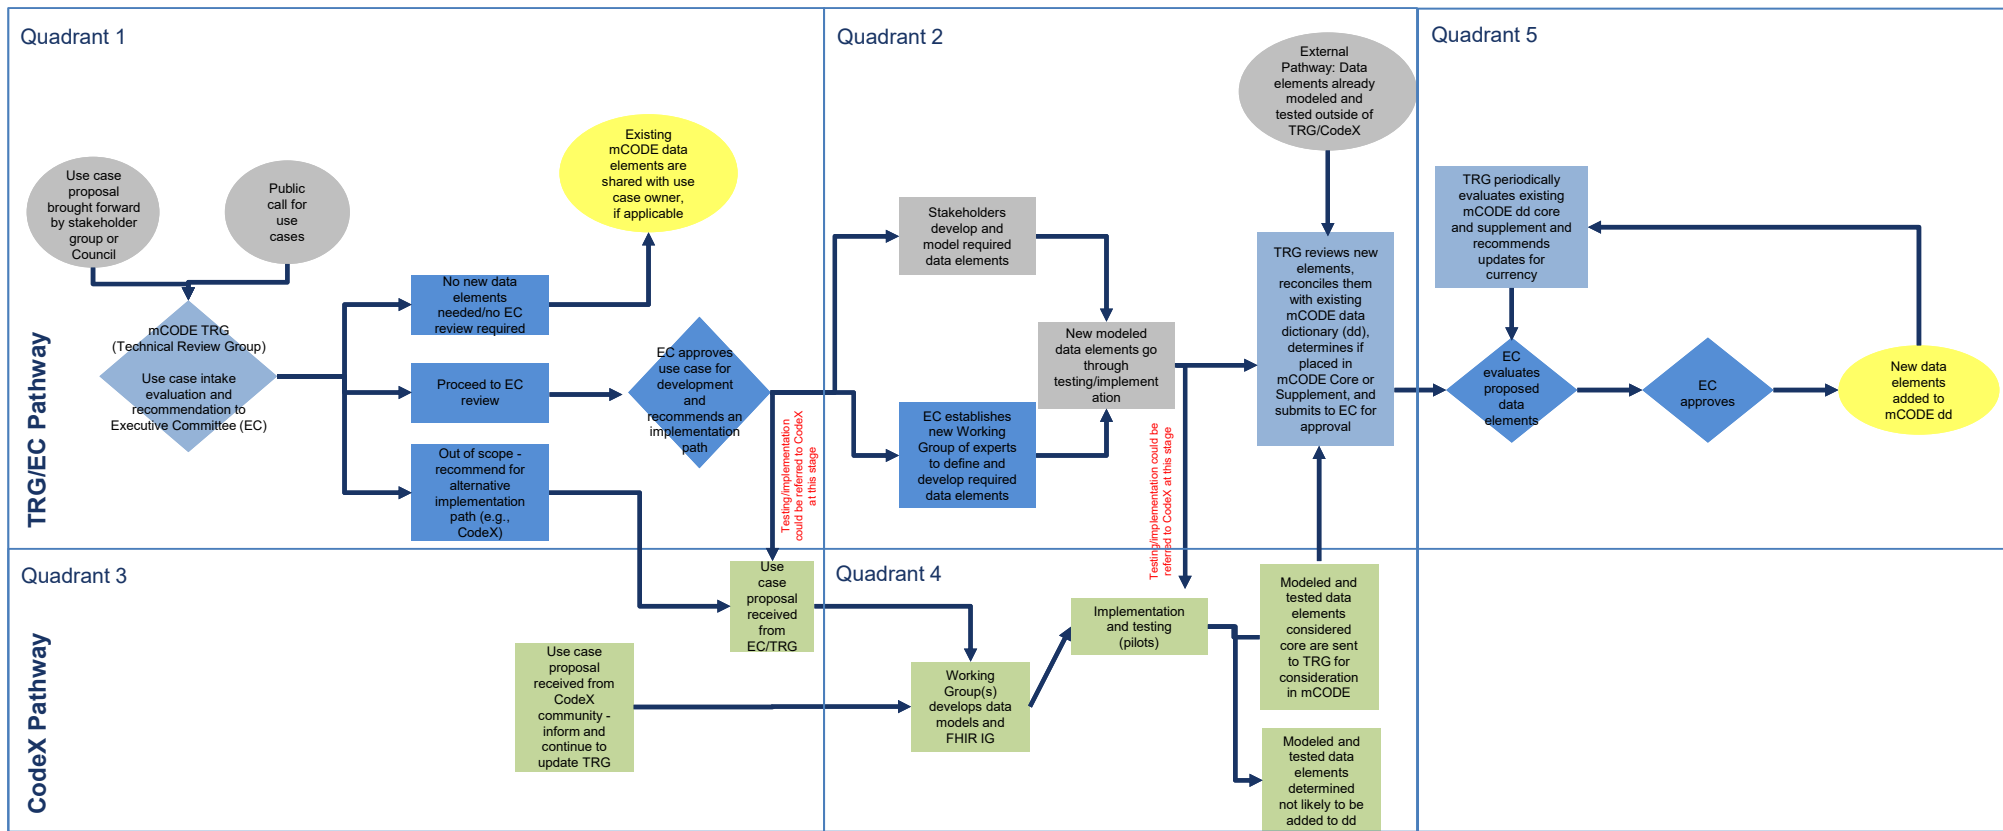

mCODETM

Submitted Use Case Review Process

Phase 1: Initiation

Phase 2: Development and Testing

Phase 3: Final Review and Approval

Key

- TRG CodeX mCODE Data Dictionary
- EC Other Stakeholders

Q1: A [IA] f i { ae } E [] ce & a^-_ f O ae & E i * A | A c a | & a^_ a c a^ E i * E